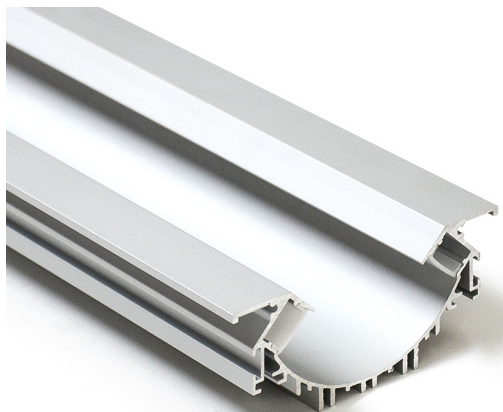

Color 

Unit: mm

Features:

1. Model: HL-A025
2. Material: AL6063+PC/PMMA
3. Surface: Anodized/Painting
4. Lighting source width: 12mm
5. Length: 4m/max
6. Installation: For offices, conference rooms, supermarkets, home lighting, etc.

Accessory:

End cap

Connector

Mounting Clip

Installation: