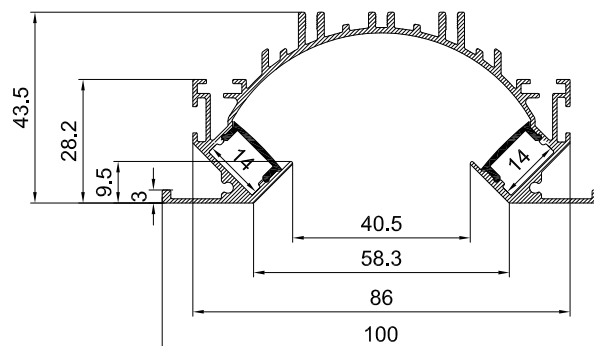

Color 

Unit: mm

Features:

1. Model: HL-A025
2. Material: AL6063+PC/PMMA
3. Surface: Anodized/Painting
4. Lighting source width: 12mm
5. Length: 4m/max
6. Installation: For offices, conference rooms, supermarkets, home lighting, etc.

Accessory:

End cap

Connector

Mounting Clip

Installation: